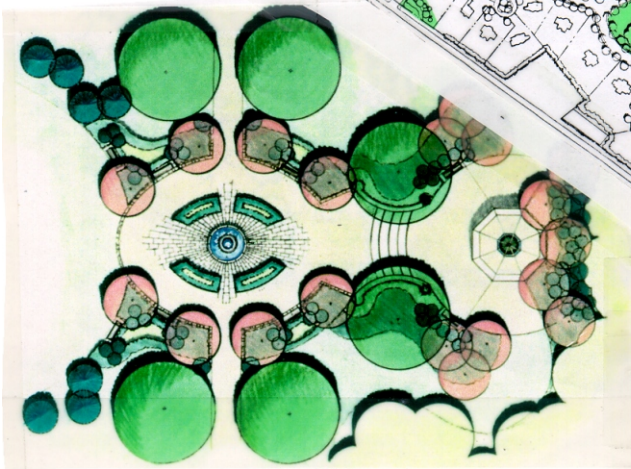

# SMC MCLEAN

McLean, Virginia

BC prepared a residential master plan and comprehensive landscape design for the development of a 100 acre site. The cluster plan calls for 98 large estate lots with a 3 acre formal park as the central amenity.